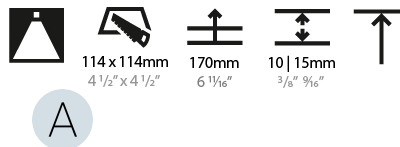

GENERAL

Series: Bioniq
Subseries: Bioniq Square Deep Comfort
Brand: Prolicht
Division: Architectural
Mounting Type: Recessed
Mounting Location: Ceiling
Subcategory: Downlight

PHYSICAL

Shape: Square
Length (mm): 119
Length (in): 4 11/16
Width (mm): 119
Width (in): 4 11/16
Depth (mm): 150
Depth (in): 5 7/8
Ceiling Thickness (mm): 10 / 12.5 / 15
Ceiling Thickness (in): 3/8 or 1/2 or 9/16
Min. Recessing Depth (mm): 170
Min. Recessing Depth (in): 6 11/16
Light Distribution: Downlight
Weight (kg): 0.656
Weight (lbs): 1.45
Fixture Finish: SSR / BKV / CWI / CRY / HAB / UFT / ITA / RUA / FTG / MYG / LOD / PUS / FRO / FUP / KIA / POP / BLS / SPG / MEY / GOH / GUM / CHC / COM / ABZ / JAG / OBR / MOS / ROR
Fixture Material: Aluminum Die Cast
Cut-out Measurements: 114mm / 4 1/2" x 114mm / 4 1/2"

ELECTRICAL

Lamp Type: LED (Zhaga Standard)
Total Output Wattage (W): 15
Dimming: Dali Dimming
Driver Included: No
Driver Location: Recessed Housing
Driver Type: Constant Current - 120Vac
Housing: See components
Input Voltage (V): 120
Constant Current (MA): 350

LED

Number of LEDs: 1
Color Temperature (°K): Warm Dim
Max. Delivered Lumen (lm): 760
Nominal Lumen (lm): 1140
CRI: >90 CRI
Lamp Life (hrs): 50000

OPTICAL

Reflector°: 20 / 40 / 60

RATINGS AND CERTIFICATIONS

Certified By: Certified for North American Standards
IP rating: IP20