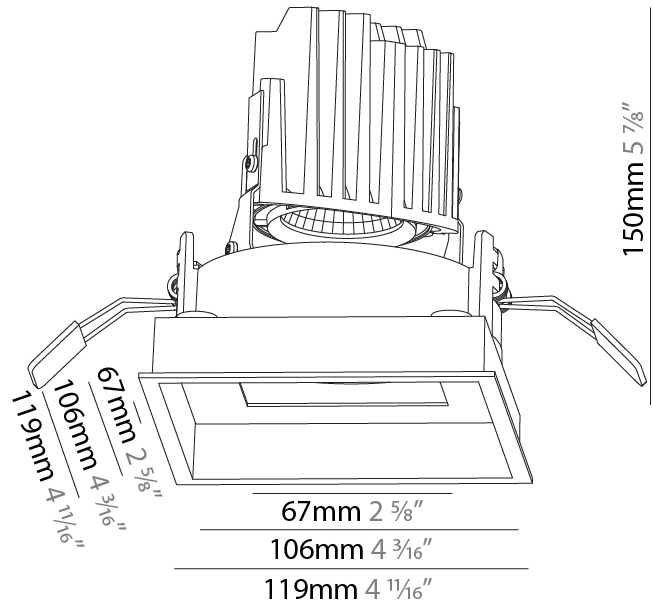

GENERAL

Series: Bioniq
Subseries: Bioniq Square Deep Comfort
Brand: Prolicht
Division: Architectural
Mounting Type: Recessed
Mounting Location: Ceiling
Subcategory: Downlight

PHYSICAL

Shape: Square
Length (mm): 119
Length (in): 4 11/16
Width (mm): 119
Width (in): 4 11/16
Depth (mm): 150
Depth (in): 5 7/8
Ceiling Thickness (mm): 10 / 12.5 / 15
Ceiling Thickness (in): 3/8 or 1/2 or 9/16
Min. Recessing Depth (mm): 170
Min. Recessing Depth (in): 6 11/16
Light Distribution: Downlight
Weight (kg): 0.656
Weight (lbs): 1.45
Fixture Finish: SSR / BKV / CWI / CRY / HAB / UFT / ITA / RUA / FTG / MYG / LOD / PUS / FRO / FUP / KIA / POP / BLS / SPG / MEY / GOH / GUM / CHC / COM / ABZ / JAG / OBR / MOS / ROR
Fixture Material: Aluminum Die Cast
Cut-out Measurements: 114mm / 4 1/2" x 114mm / 4 1/2"

ELECTRICAL

Lamp Type: LED (Zhaga Standard)
Total Output Wattage (W): 15
Dimming: Dali Dimming
Driver Included: No
Driver Location: Recessed Housing
Driver Type: Constant Current - 120Vac
Housing: See components
Input Voltage (V): 120
Constant Current (MA): 350

LED

Number of LEDs: 1
Color Temperature (°K): Warm Dim
Max. Delivered Lumen (lm): 760
Nominal Lumen (lm): 1140
CRI: >90 CRI
Lamp Life (hrs): 50000

OPTICAL

Reflector°: 20 / 40 / 60

RATINGS AND CERTIFICATIONS

Certified By: Certified for North American Standards
IP rating: IP20